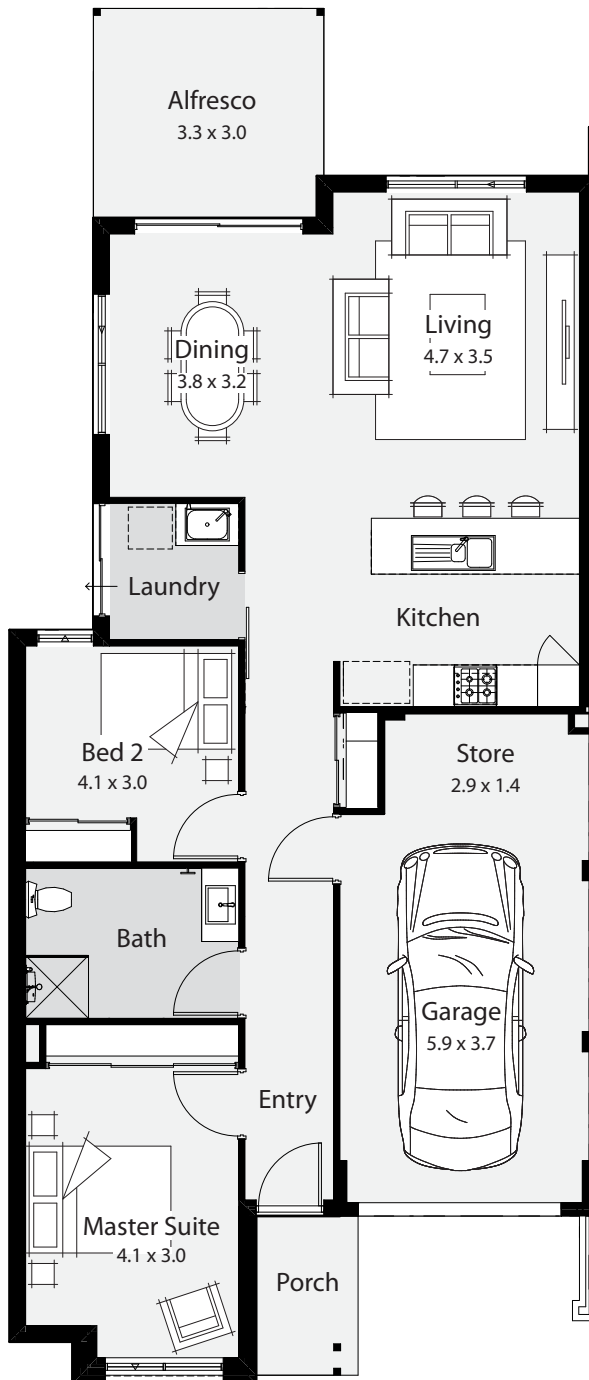

Home design

The Ellen

2 1

8.5m
Frontage

Ground Floor	97.76
Garage	24.89
Alfresco	9.84
Verandah	2.71

Total: 135.20m²

For more information:

Visit ellengardens.com.au or call Mike on 0418 913 930